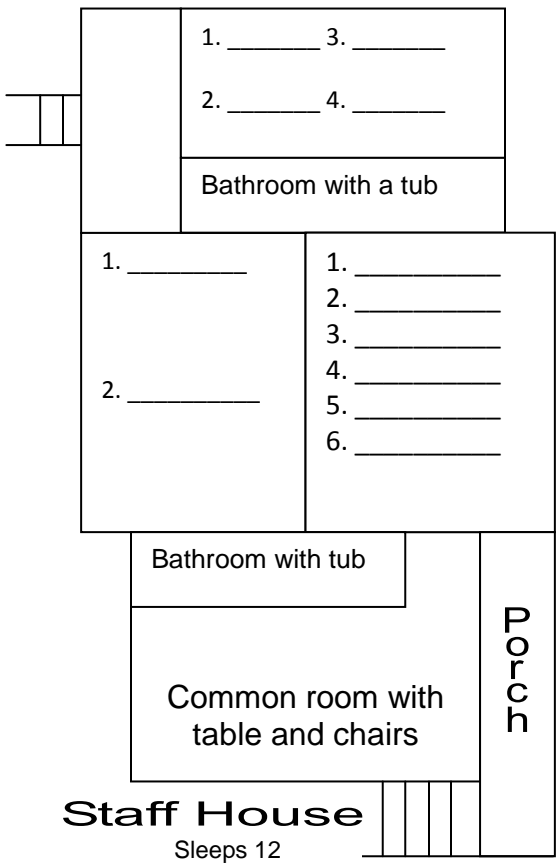

Camp Huntington

White Birch

Yellow Birch

Chalet: Sleeps 3

Bathrooms use His/Hers

Coolidge Cabin

Sleeps 2 and is accessible

His/Hers each have:

- ← two showers
(one accessible with a hose attachment)
- three toilets
(one accessible)
- three sinks