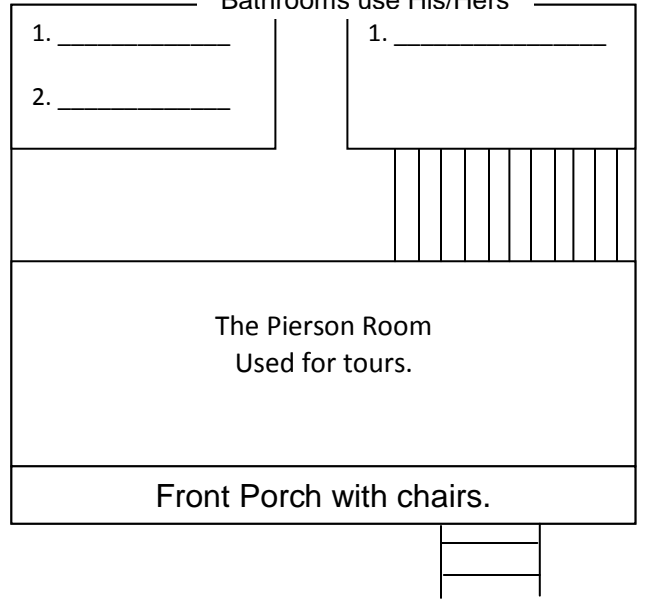

Camp Huntington

White Birch

Yellow Birch

Chalet: Sleeps 3

Bathrooms use His/Hers

Coolidge Cabin

Sleeps 2 and is accessible

His/Hers each have:

- ← two showers
(one accessible with a hose attachment)
- three toilets
(one accessible)
- three sinks