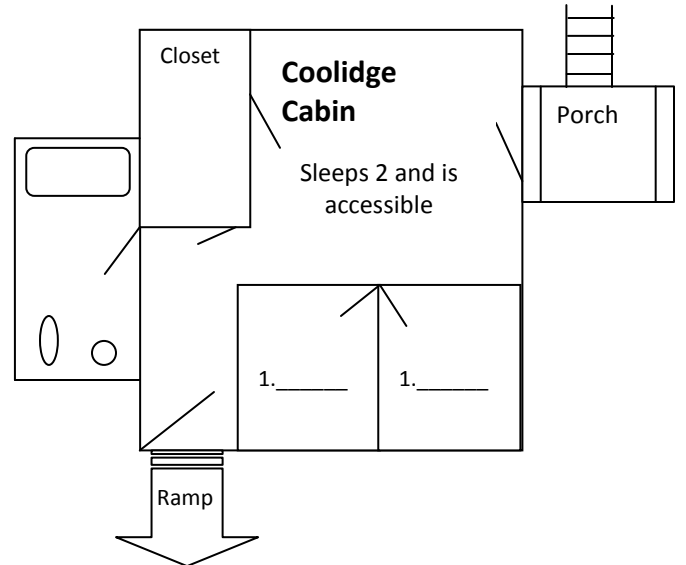

Camp Huntington

White Birch

Yellow Birch

Chalet: Sleeps 3

Bathrooms use His/Hers

Coolidge Cabin

Sleeps 2 and is accessible

His/Hers each have:

- ← two showers
(one accessible with a hose attachment)
- three toilets
(one accessible)
- three sinks